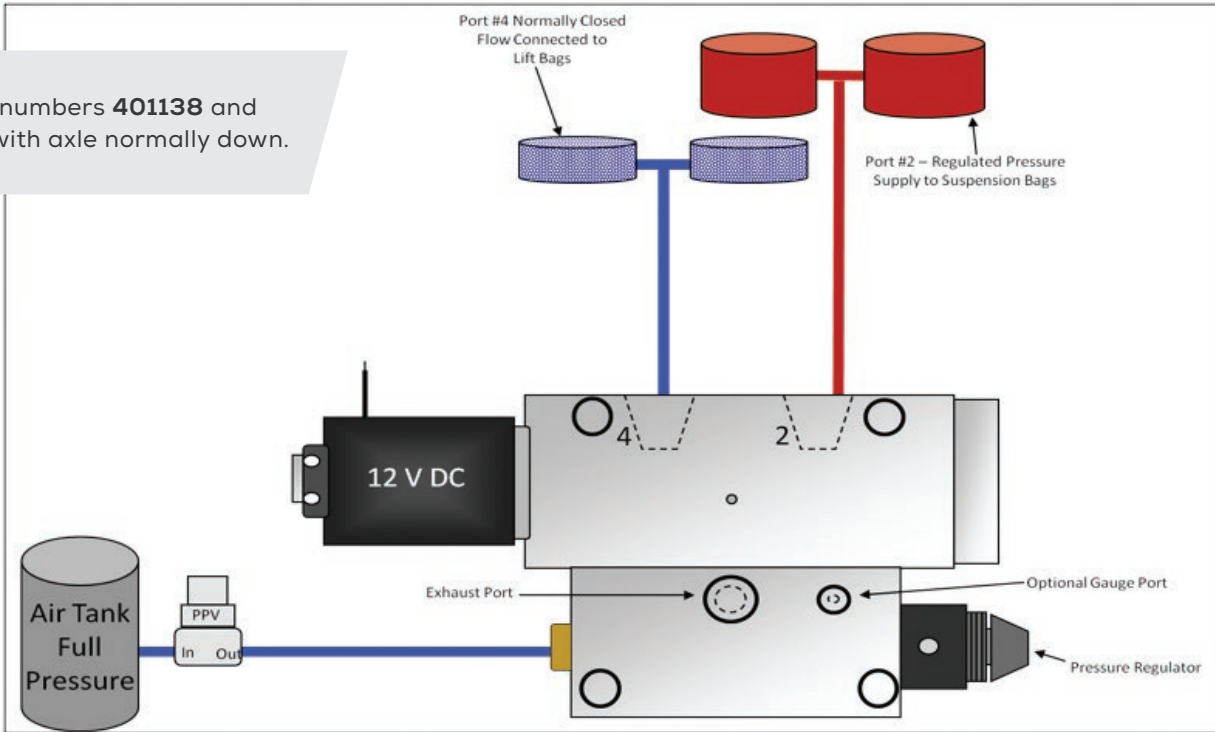

LIFT AXLE CONTROL MODULES

For part numbers **401138** and **401139** with axle normally down.

For part numbers **401140** and **401141** with axle normally up.