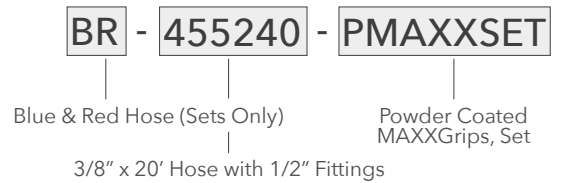

EX. PART NUMBER: BR455240PMAXXSET