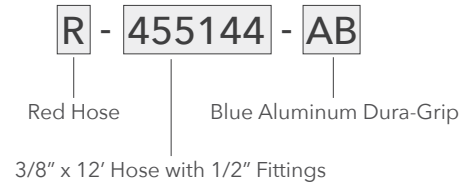

TRACTOR-TO-TRAILER HOSE ASSEMBLIES P/N GUIDE

BASE PART #	DESCRIPTION
455144	3/8" x 12' Black Hose with 1/2" Fittings
455180	3/8" x 15' Black Hose with 1/2" Fittings
455240	3/8" x 20' Black Hose with 1/2" Fittings

PREFIX	DESCRIPTION
B	Blue Hose
R	Red Hose
BR	Blue + Red Hose (Sets Only)

SUFFIX	DESCRIPTION
R	Red Dura-Grip
B	Blue Dura-Grip
AR	Red Aluminum Dura-Grip
AB	Blue Aluminum Dura-Grip
RMAXX	Red Aluminum MAXXGrip
BMAXX	Blue Aluminum MAXXGrip
PRMAXX	Red Powder Coated MAXXGrip
PBMAXX	Blue Powder Coated MAXXGrip

SET SUFFIX	DESCRIPTION
DSET	Dura-Grip, Set
DSETW	Dura-Grip, Wrapped Set
ASET	Aluminum, Set
ASETW	Aluminum, Wrapped Set
MAXXSET	Aluminum MAXXGrip, Set
MAXXSETW	Aluminum MAXXGrip, Wrapped Set
PMAXXSET	Powder Coated MAXXGrips, Set
PMAXXSETW	Powder Coated MAXXGrips, Wrapped Set
SET	No Grips, Set
SETW	No Grips, Wrapped Set

EX. PART NUMBER: R455144AB