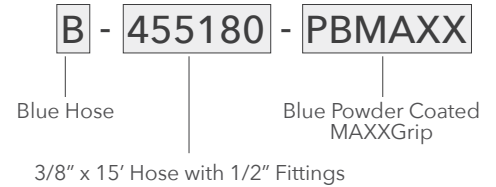

EX. PART NUMBER: B455180PBMAXX