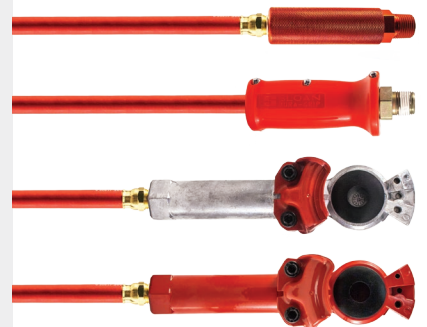

TRACTOR-TO-TRAILER HOSE ASSEMBLIES

NEED A COILED AIR ALTERNATIVE?

TRY STRAIGHT RUBBER AIR HOSE ASSEMBLIES TO
CONNECT THE TRACTOR TO THE TRAILER.

Wrapped Set of Red & Blue Hose
with Powder Coated MAXXGrips

Black Hose Set with
Red & Blue Dura-Grips

- Minimum Burst Pressure of 900 PSI
- Conforms to SAE J1402 and DOT-106 Specs
- Maximum Operating Pressure of 225 PSI
- Operating Temperature of -40°F to +212°F
- Resistant to Gasoline, Diesel Fuel, Oil and Other Commonly Used Road and Cleaning Chemicals
- One End of Each Assembly Features a Swivel Fitting
- Excellent Abrasion Resistance

BLUE HOSE

BLACK HOSE

RED HOSE

TRACTOR-TO-TRAILER HOSE ASSEMBLIES

AVAILABLE IN BLACK, RED & BLUE HOSE

Assemblies Can Be Ordered with Plastic Dura-Grip, Aluminum Dura-Grip, or MAXXGrip Ends.

TRACTOR-TO-TRAILER HOSE ASSEMBLIES P/N GUIDE

BASE PART #	DESCRIPTION
455144	3/8" x 12' Black Hose with 1/2" Fittings
455180	3/8" x 15' Black Hose with 1/2" Fittings
455240	3/8" x 20' Black Hose with 1/2" Fittings

PREFIX	DESCRIPTION
B	Blue Hose
R	Red Hose
BR	Blue + Red Hose (Sets Only)