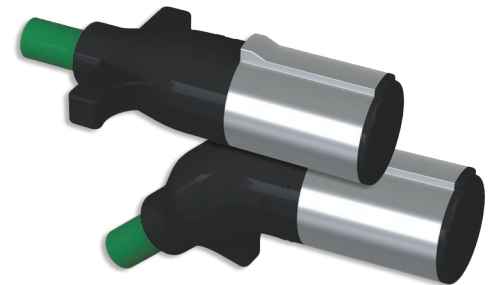

## PATENTED 7-WAY CABLE PLUGS WITH STANDARD & HEAVY DUTY CABLES

### STRAIGHT & ANGLED PLUGS

All styles of SONOGRIP® cables are available with one straight and one angled plug to reduce cable stress at the high-mounted receptacle, or with straight plugs at both ends.

### EXCLUSIVE SONOGRIP® FEATURES & BENEFITS

1. Stainless steel radial springs and split terminals provide the best long-term connection to receptacle pins.
2. UltraSONIC welding of terminals eliminates corrosion and loosening at the terminal-to-wire connection.
3. Solid molded elastomeric body and sealants exclude moisture.
4. Reinforced nylon or optional die-cast sleeve provides durability.
5. Post-plated terminals for maximum corrosion protection.
6. Optional "Pistol Grip" angled plug offers strain relief to the cable resulting in longer lasting cables.
7. Optional XT Jacket providing superior cut, tear, and abrasion resistance.
8. Meets SAE J560 & J2222.
9. Features a 3-Year Warranty.

Our **heavy duty urethane XT** jacketed cable provides superior cut, tear, and abrasion resistance. Provides excellent coil memory retention, even at high temperatures, up to 190°F, and yet coils remain flexible at sub-zero temperatures, down to -60°F.