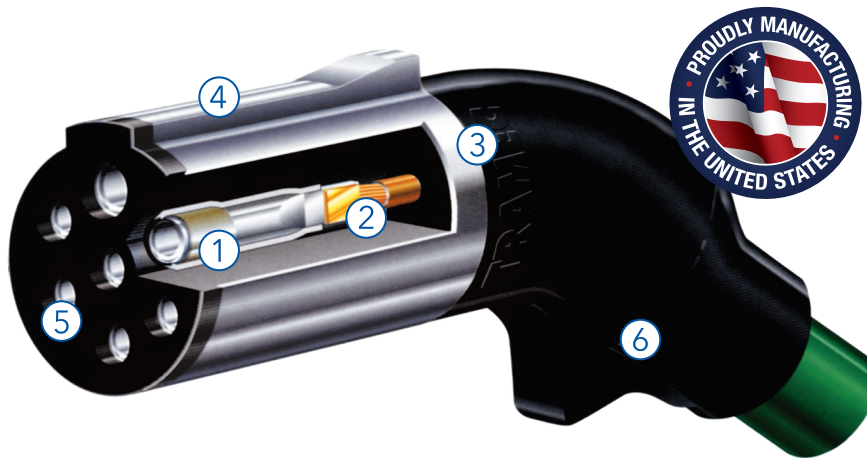

## PATENTED 7-WAY CABLE PLUGS WITH STANDARD & HEAVY DUTY CABLES

### STRAIGHT & ANGLED PLUGS

All styles of SONOGRIP® cables are available with one straight and one angled plug to reduce cable stress at the high-mounted receptacle, or with straight plugs at both ends.

### EXCLUSIVE SONOGRIP® FEATURES & BENEFITS

1. Stainless steel radial springs and split terminals provide the best long-term connection to receptacle pins.
2. UltraSONIC welding of terminals eliminates corrosion and loosening at the terminal-to-wire connection.
3. Solid molded elastomeric body and sealants exclude moisture.
4. Reinforced nylon or optional die-cast sleeve provides durability.
5. Post-plated terminals for maximum corrosion protection.
6. Optional "Pistol Grip" angled plug offers strain relief to the cable resulting in longer lasting cables.
7. Optional XT Jacket providing superior cut, tear, and abrasion resistance.
8. Meets SAE J560 & J2222.
9. Features a 3-Year Warranty.