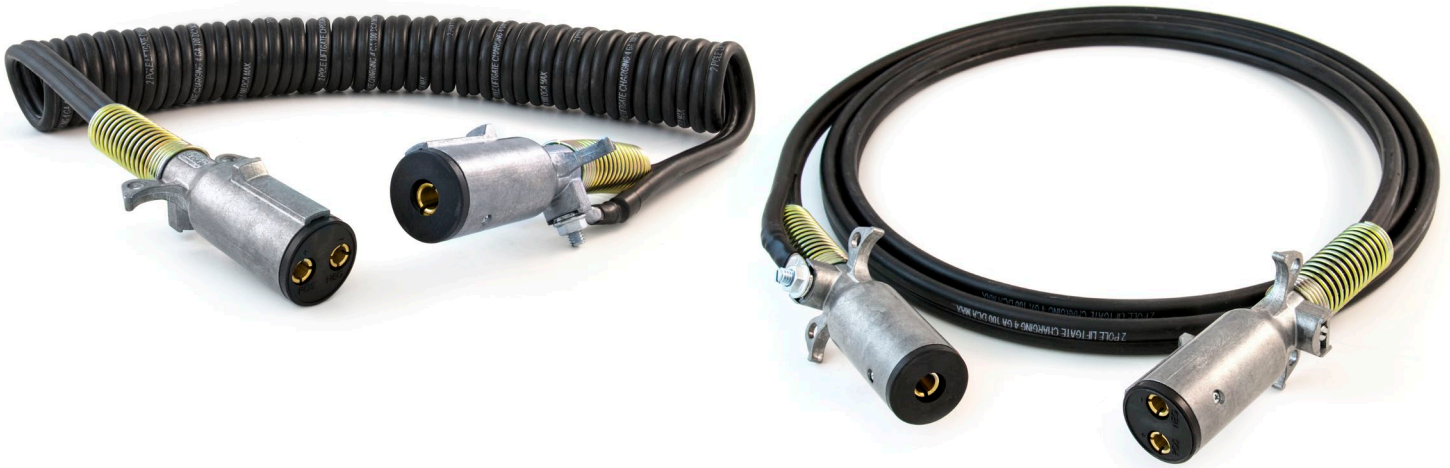

SINGLE & DUAL POLE PLUGS, CABLES & RECEPTACLES

AMERICAN MADE PLUGS CABLES & RECEPTACLES FOR LIFTGATE OR BATTERY CHARGING APPLICATIONS

FEATURES & BENEFITS:

- High-Quality Products Made at Our Facility in Iola, Kansas.
- Single Pole Plugs are Externally Grounded and Dual Pole Plugs are Internally Grounded.
- Heavy Duty 4-Gauge, High Strand Count Cable.
- Excellent Memory and Durability.
- Cable is Flexible Down to -85°F.
- Maximum Current Carrying Capacity 100 Amps for 12 Volt Intermittent Liftgate Use. (200 AMP INTERMITTENT)
- Cable Jacket is Resistant to Gasoline, Diesel Fuel and Commonly Used Chemicals.
- Bonded 2-Conductor Cable (Dual Pole Only).

SINGLE POLE

P/N	DESCRIPTION
421126	Single Pole Receptacle
421127	Single Pole Plug Assembly with Spring
421145	12' Single Pole Coiled Cable with Springs
421146	15' Single Pole Coiled Cable with Springs
421236	15' Single Pole Coiled Cable w/ 12" and 48" Leads and Springs
421296	12' Single Pole Straight with 2 Plugs and Springs
421297	15' Single Pole Straight with 2 Plugs and Springs
421298	20' Single Pole Straight with 2 Plugs and Springs

NOTE: Contact your Tramec Sloan sales rep for additional lengths

DUAL POLE

P/N	DESCRIPTION
421170	Dual Pole Plug Assembly with Springs
421171	Dual Pole Receptacle
421172	12' Dual Pole Coiled Cable with 12" Leads and Springs
421173	15' Dual Pole Coiled Cable with 12" Leads and Springs
421309	15' Dual Pole Coiled Cable with 12" and 48" Leads and Springs
421300	12' Straight Dual Pole Cable with 2 Plugs and Springs
421301	15' Straight Dual Pole Cable with 2 Plugs and Springs
421302	20' Straight Dual Pole Cable with 2 Plugs and Springs

NOTE: Contact your Tramec Sloan sales rep for additional lengths

SINGLE & DUAL POLE PLUGS, CABLES & RECEPTACLES

DUAL TO SINGLE POLE CABLES

Ideal for Connecting New Vehicles with Dual Pole Receptacles to Older Trailers with Single Pole Receptacles