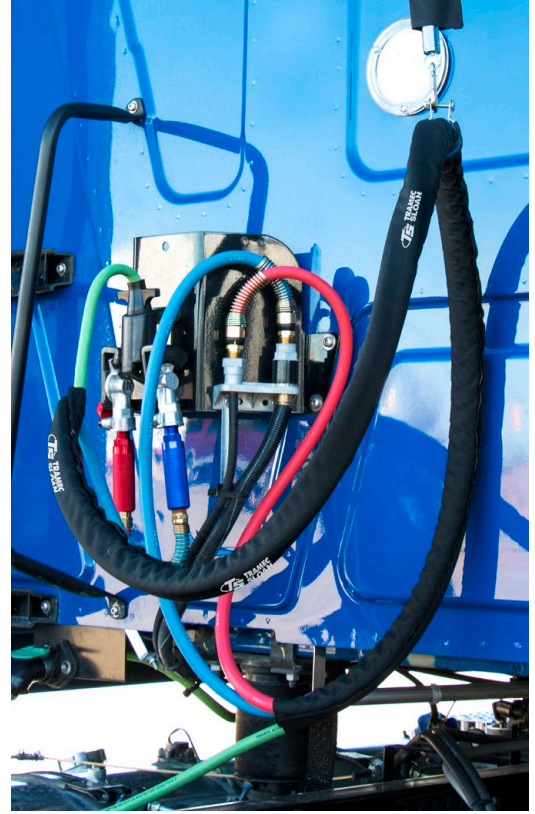

THE MAXXWRAP™

THE MAXXWRAP™

P/N	DESCRIPTION
451208	Bulk MAXXWrap - 150' Roll*
451209	MAXXWrap for 12' Assembly (Actual Length 7.8')
451210	MAXXWrap for 15' Assembly (Actual Length 11.7')
451211	MAXXWrap for 20' Assembly (Actual Length 16.7')

*TRAMEC SLOAN suggests the best way to cut the MAXXWrap is to use a Heat Knife. It can also be sheared but is recommended to seal with heat after to avoid fraying.

3-IN-1 ASSEMBLIES WITH MAXXWRAP™

P/N	DESCRIPTION
451215	3-in-1 MAXXWrap Assembly w/ 12' Sonogrip ABS Cable, Red & Blue Hoses w/ Aluminum Grips, and Hanger Clamp
451216	3-in-1 MAXXWrap Assembly w/ 15' Sonogrip ABS Cable, Red & Blue Hoses w/ Aluminum Grips, and Hanger Clamp
451221	3-in-1 MAXXWrap Assembly with 12' ABS Cable, 2 Black Hoses with Dura-Grip Handles, and Hanger Clamp
451222	3-in-1 MAXXWrap Assembly with 15' ABS Cable, 2 Black Hoses with Dura-Grip Handles, and Hanger Clamp

Tramec Sloan, LLC.
TRAMECSLOAN.COM
P: 800.336.7778
F: 877.286.6515

LIT-FS-46 | V. 020816