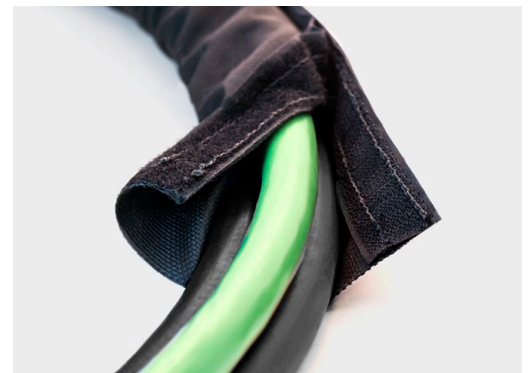

THE MAXXWRAP™

A DURABLE NEW WAY TO PROTECT YOUR VITAL LINES!

PICTURED:
Hoses - BR455180PMAXXSET
ABS Cable - 421167

Tramec Sloan's new MAXXWrap provides a durable way to bundle your air and electrical lines. Made from tightly woven ballistic nylon, the MAXXWrap is flexible, repels liquid, and prevents damage from tangling, abrasion, gasoline, engine chemicals, salt spray, and more!

FEATURES & BENEFITS

- Developed with and tested by a major US & Canadian Fleet to meet your all-weather needs!
- The MAXXWrap makes it simple to repair and replace your air and electrical lines whenever needed.
- The Hook & Loop closure means your lines can be easily unwrapped for DOT inspection.
- Less SKUs to stock.
- Custom create any combination of hose and electrical lines!
- Made in the **USA!**

1. Choose Your MAXXWrap Size:

12' Wrap	15' Wrap	20' Wrap
451209	451210	451211

2. Choose Your Air & Electrical Lines:

Use our Tractor-to-Trailer Assembly Guide
Example: 455180DSET & 421167 (below)

3. Wrap!

*TRAMEC SLOAN suggests the best way to cut the MAXXWrap is to use a Heat Knife. It can also be sheared but is recommended to seal with heat after to avoid fraying.

3-IN-1 ASSEMBLIES WITH MAXXWRAP™

P/N	DESCRIPTION
451215	3-in-1 MAXXWrap Assembly w/ 12' Sonogrip ABS Cable, Red & Blue Hoses w/ Aluminum Grips, and Hanger Clamp
451216	3-in-1 MAXXWrap Assembly w/ 15' Sonogrip ABS Cable, Red & Blue Hoses w/ Aluminum Grips, and Hanger Clamp
451221	3-in-1 MAXXWrap Assembly with 12' ABS Cable, 2 Black Hoses with Dura-Grip Handles, and Hanger Clamp
451222	3-in-1 MAXXWrap Assembly with 15' ABS Cable, 2 Black Hoses with Dura-Grip Handles, and Hanger Clamp