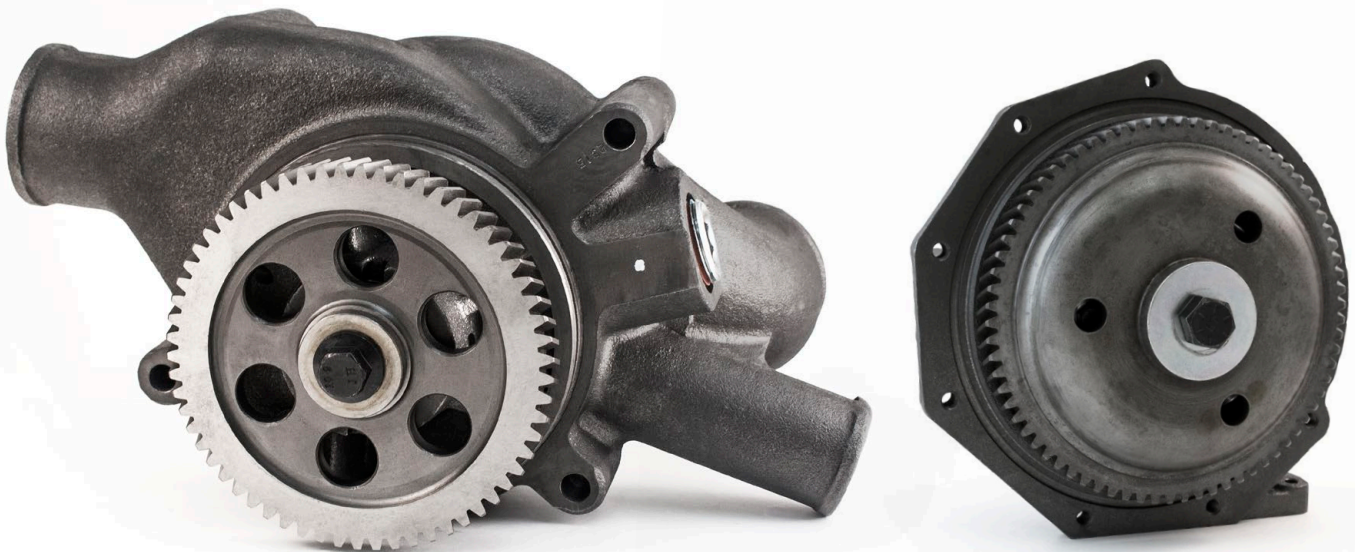

• STOCK UP
• SPECIALS!

TS TRAMEC
SLOAN

4TH QUARTER HIGHLIGHTS 2017

WATER PUMPS

TRAMEC SLOAN OFFERS AN EXTENSIVE LINE OF WATER PUMPS ACROSS ALL MAKES & MODELS

- Always New, Never Remanufactured
- Water Pumps Are Vacuum Leak Tested
- Made in the USA!
- All Pumps Feature a 2-Year/200,000 Mile Warranty*
- New Water Pumps Are Being Added All the Time!
- See Our Full Line at tramecsloan.com

* Against Manufacturer Defects

CASE

CATERPILLAR

CUMMINS

CHEVROLET

DETROIT DIESEL

FORD

GM / GMC

INTERNATIONAL

MACK / VOLVO

MERCEDES

THERMOKING

TS TRAMEC
SLOAN

TRAMECSLOAN.COM | 800.336.7778