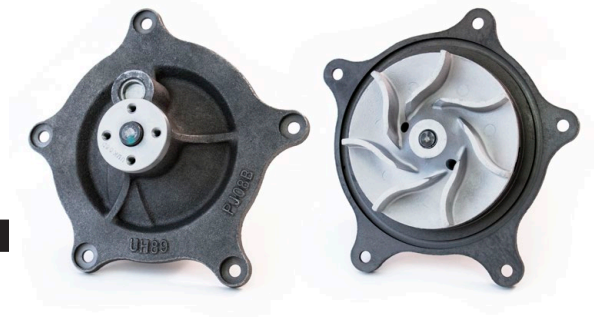

MAXXFORCE DT9 & DT10 WATER PUMP *New!*

- Replaces OEM #1889116C92
- Brand New Pump, Never Remanufactured!
- Includes Tramec Sloan's 2-Year Warranty Against Manufacturer Defects

P/N	DESCRIPTION	STD PKG
6320	Navistar MaxxFORCE DT9 & DT10 Water Pump	1

1/4" BULK RUBBER AIR BRAKE HOSE *New!*

P/N	DESCRIPTION	STD PKG
14250	1/4" Bulk Rubber Air Brake Hose	250

4-IN-1 POWER LINE WRAPS *New!* *With Red & Blue Hose and ABS & ISO Cables*

MADE IN THE USA!

MEETS DOT SPECS

HIGH QUALITY

- **American Made!** Tramec Sloan's 4-in-1 Wraps are Created with Components Made at All Three of Our Manufacturing Locations
- **MAXXGrip™ Gladhands:** Gladhand-Grip Combo Offers Safer, More Complete Connections, Eliminating a Potential Leak Point
- **Sonogrip® ABS:** Often Imitated, but Never Duplicated, the Sonogrip Provides Long-Lasting, Corrosion-Free Connections
- 4-in-1 Wraps Combine Air & Electrical Lines into One Tight Bundle which Provides Superior Abrasion Resistance