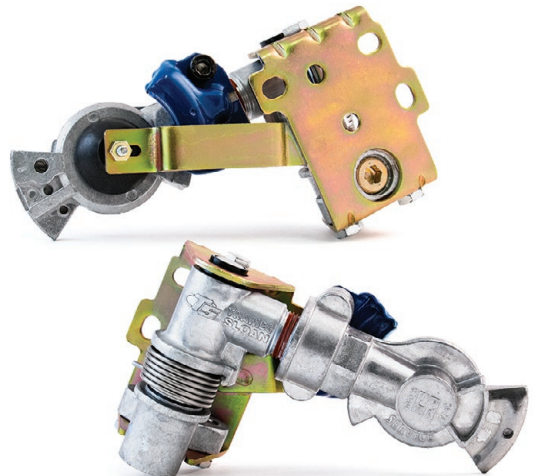

90° SWING-AWAY GLADHANDS

- Gladhand Bracket Prevents Foreign Particles and Insects from Entering Air Lines while Trailer is Not in Use
- Swing-Away Gladhands Eliminate the Need for Costly Swivel Hoses, Allowing for the Use of Inexpensive Nylon Tubing
- Open 3/8" Bottom Port for Air Hook Up
- Features Long-Lasting Black Polyurethane Seals
- Molded-In Wear Plate to Aid in Corrosion Resistance

P/N	DESCRIPTION	STD PACK
441248	90° Swing-Away Service Gladhand	1
441249	90° Swing-Away Emergency Gladhand	1